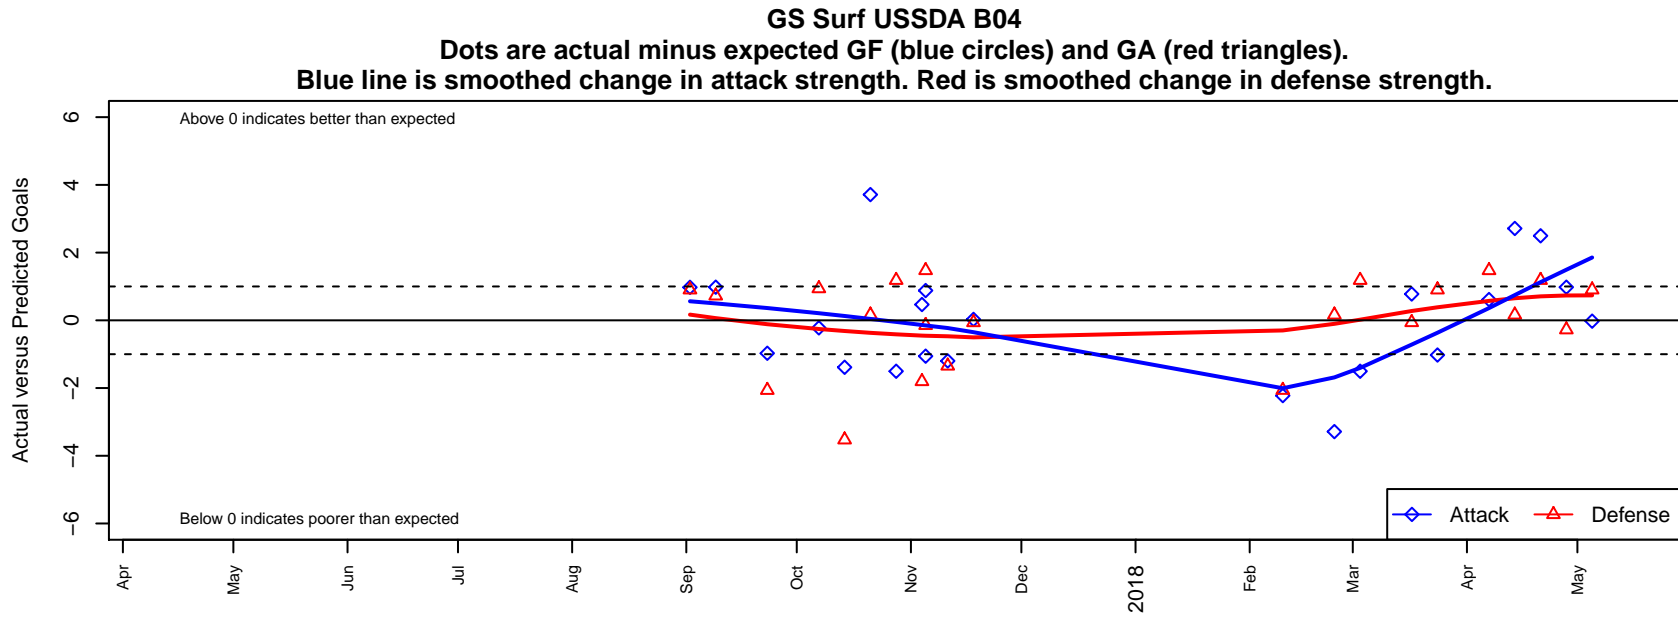

GS Surf USSDA B04

GS Surf
Bothel, WA
B04 total strength=1589
attack=20.2 defense=11.72
fall league = USSDA U14

alt names used:
Greater Seattle Surf U-14

Venues played:
2017 USSDA U14

**attack and defense variance (black dot)
relative to other teams
and top 10 in region**