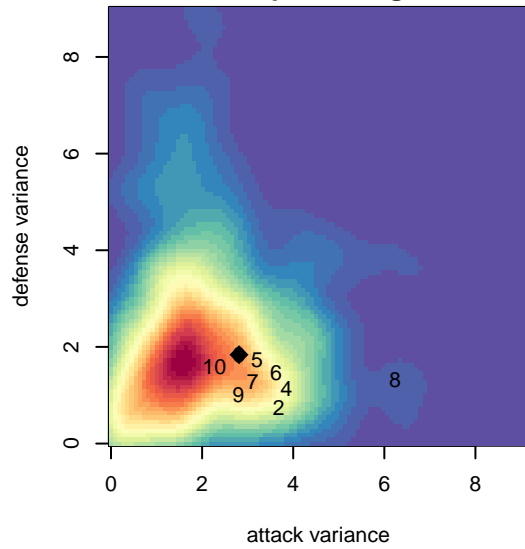

GS Surf USSDA B04

GS Surf
Bothel, WA
B04 total strength=1589
attack=20.2 defense=11.72
fall league = USSDA U14

alt names used:
Greater Seattle Surf U-14

Venues played:
2017 USSDA U14

**attack and defense variance (black dot)
relative to other teams
and top 10 in region**