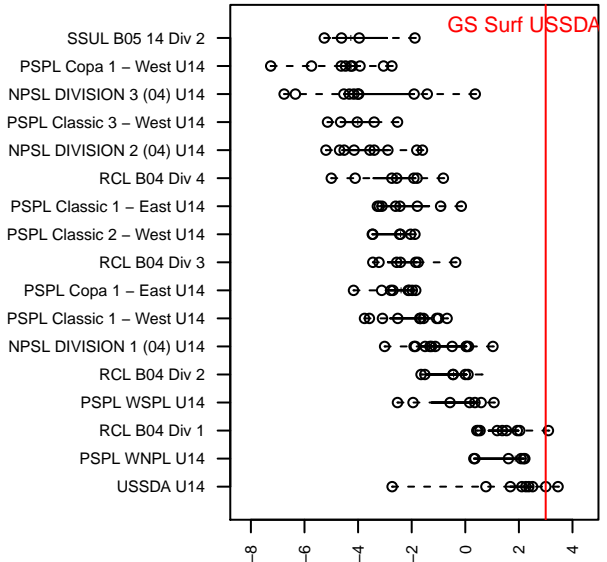

**attack and defense rating
relative to others at age
and all opponents in last 13 months**